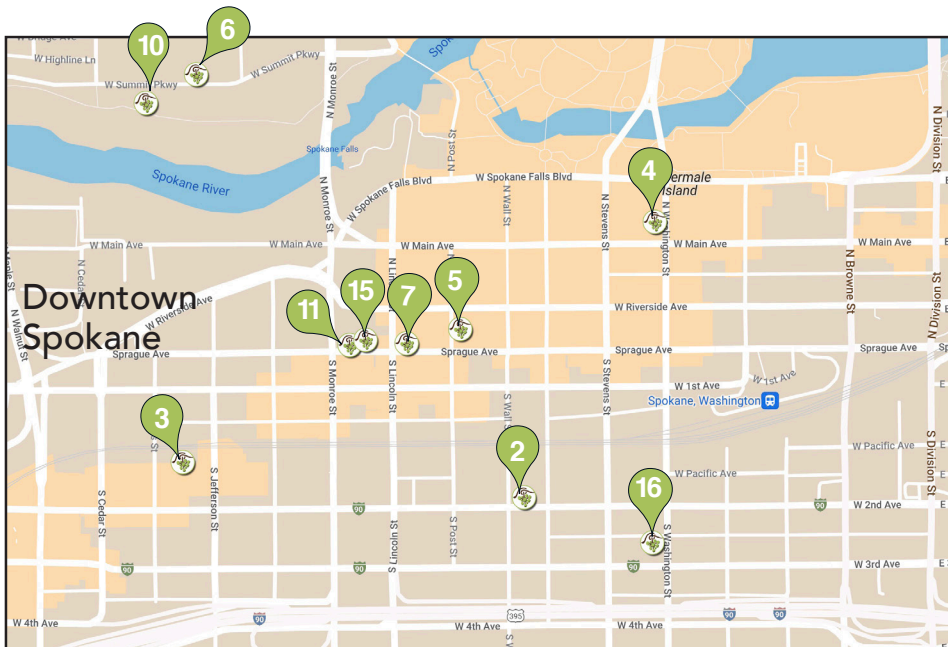

# EXPLORE SPOKANE'S Exceptional WINERIES

Spokane Winery  
ASSOCIATION

Like us on  
facebook

spokanewineries.com

- 1 Arbor Crest Wine Cellars**  
4705 N Fruithill Rd  
509-927-9463  
7 Days a week, 12pm-5pm  
arborcrest.com
- 2 Barili Cellars**  
608 W. 2nd Ave.  
509-979-5830 or 509-953-3795  
Second Saturdays 12pm-5pm, or by appointment  
barilicellars.com
- 3 Barrister Winery**  
1213 W Railroad Ave  
509-465-3591  
Su-Tu 12pm-7pm W-Sa 12pm-9pm  
barristerwinery.com
- 4 Barrister Tasting Room**  
203 N Washington #100  
509-413-1090  
Tu-Th 12pm-9pm F-Sa 12pm-6pm  
barristerwinery.com
- 5 Cougar Crest Winery**  
8 N Post St #6  
509-241-3850  
Th-M 12pm-6pm  
cougarcrestwinery.com
- 6 Craftsman Cellars**  
1194 W Summit Pkwy  
509-413-2434  
W-Sa 2pm-7pm Su 12pm-4pm  
craftsmanwinery.com
- 7 Helix Wines**  
824 Sprague Ave  
509-242-3190  
7 Days a week, 1pm-6pm  
helixwine.com
- 8 Latah Creek Wine Cellars**  
13030 E. Indiana Ave  
509-926-0164  
7 Days a week, 9am-5pm  
latahcreek.com
- 9 Liberty Lake Wine Cellars**  
23110 E Knox Ave  
509-255-9205  
F 12pm-8pm Sa/Sun 12pm-5pm  
libertylakewinecellars.com
- 10 Maryhill Winery**  
1303 W Summit Pkwy Suite 100  
509-443-3832  
M-Th 12pm-8pm F 12pm-9pm Sa 11am-9pm  
Su 11am-7pm  
maryhillwinery.com
- 11 Terra Blanca**  
926 W Sprague Ave #100  
509-340-9140  
Tu-Sa 1pm-7pm  
terrablanca.com
- 12 Thomas Clare Cellars**  
1020 W Francis  
509-981-2795  
W-F 4pm-9pm Sa 2pm -9pm Su 2pm-6pm  
thomasclarecellars.com
- 13 Townshend Cellar**  
1222 N. Regal St  
509-238-1400  
F-Su 12pm-6pm  
townshendcellar.com
- 14 Winescape**  
6011 E 32nd Ave  
509-474-0150  
Th-F 3pm-7pm Sa/Su 2pm-6pm  
winescapewines.com
- 15 Vanetta Winery at the Loft**  
912 W Sprague Ave, Suite B  
509-856-6576  
W-Th 2pm-7pm F-Sa 2pm-9pm Su 2pm-7pm  
instagram.com/vanettawinery/
- 16 Vino! Wine Shop**  
222 S Washington St  
509-838-1229  
Tu-F 10am-6pm Sa 10am-5pm  
vinowine.com