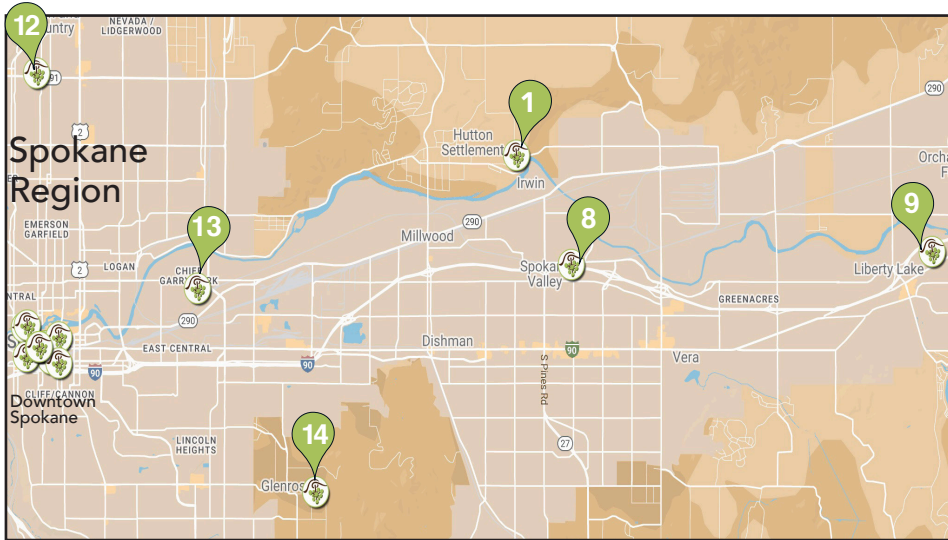

# EXPLORE SPOKANE'S Exceptional WINERIES

Spokane Winery  
ASSOCIATION

Like us on  
facebook

spokanewineries.com

- 1 Arbor Crest Wine Cellars**  
4705 N Fruithill Rd  
509-927-9463  
7 Days a week, 12pm-5pm  
arborcrest.com
- 2 Barili Cellars**  
608 W. 2nd Ave.  
509-979-5830 or 509-953-3795  
Second Saturdays 12pm-5pm, or by appointment  
barilicellars.com
- 3 Barrister Winery**  
1213 W Railroad Ave  
509-465-3591  
Su-Tu 12pm-7pm W-Sa 12pm-9pm  
barristerwinery.com
- 4 Barrister Tasting Room**  
203 N Washington #100  
509-413-1090  
Tu-Th 12pm-9pm F-Sa 12pm-6pm  
barristerwinery.com
- 5 Cougar Crest Winery**  
8 N Post St #6  
509-241-3850  
Th-M 12pm-6pm  
cougarcrestwinery.com
- 6 Craftsman Cellars**  
1194 W Summit Pkwy  
509-413-2434  
W-Sa 2pm-7pm Su 12pm-4pm  
craftsmanwinery.com
- 7 Helix Wines**  
824 Sprague Ave  
509-242-3190  
7 Days a week, 1pm-6pm  
helixwine.com
- 8 Latah Creek Wine Cellars**  
13030 E. Indiana Ave  
509-926-0164  
7 Days a week, 9am-5pm  
latahcreek.com
- 9 Liberty Lake Wine Cellars**  
23110 E Knox Ave  
509-255-9205  
F 12pm-8pm Sa/Sun 12pm-5pm  
libertylakewinecellars.com
- 10 Maryhill Winery**  
1303 W Summit Pkwy Suite 100  
509-443-3832  
M-Th 12pm-8pm F 12pm-9pm Sa 11am-9pm  
Su 11am-7pm  
maryhillwinery.com
- 11 Terra Blanca**  
926 W Sprague Ave #100  
509-340-9140  
Tu-Sa 1pm-7pm  
terrablanca.com
- 12 Thomas Clare Cellars**  
1020 W Francis  
509-981-2795  
W-F 4pm-9pm Sa 2pm -9pm Su 2pm-6pm  
thomasclarecellars.com
- 13 Townshend Cellar**  
1222 N. Regal St  
509-238-1400  
F-Su 12pm-6pm  
townshendcellar.com
- 14 Winescape**  
6011 E 32nd Ave  
509-474-0150  
Th-F 3pm-7pm Sa/Su 2pm-6pm  
winescapewines.com
- 15 Vanetta Winery at the Loft**  
912 W Sprague Ave, Suite B  
509-856-6576  
W-Th 2pm-7pm F-Sa 2pm-9pm Su 2pm-7pm  
instagram.com/vanettawinery/
- 16 Vino! Wine Shop**  
222 S Washington St  
509-838-1229  
Tu-F 10am-6pm Sa 10am-5pm  
vinowine.com